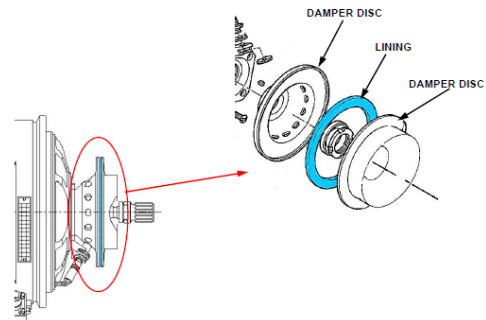

Lining P714154-1EH

FAA PMA Parts Release

FAA PMA

OEM Part Numbers:
P714154-1

PMA Part Numbers:
P714154-1EH

Quantity Per Unit:
One

Installation:
ATR 42-Series, ATR72-Series
Dornier Model 328-100
Dornier Model 328-300

CMM Reference:
8160-121, 8260-121,
8260-123

Thales Avionics Electrical Systems Starter Generator part number 8620-12 dash series is installed on various models of the ATR42/72 and Dornier Model 328-100/300 aircraft.

Seginus Inc. has released the following FAA PMA replacement parts to aid in your cost reduction programs when maintaining your Goodrich starter generators.

Lining P714154-1EH

For additional information contact our USA offices or your regional distributor.