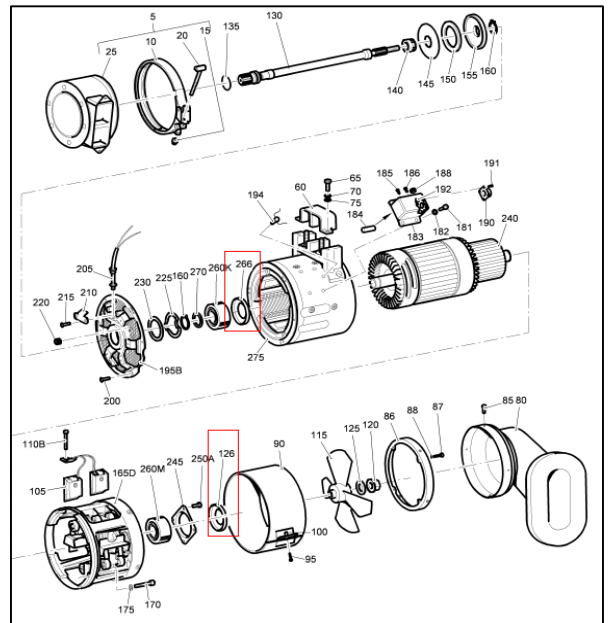

Seginus Inc. is pleased to introduce 23088-1340EH & 23088-1342EH Bearing Shields.

FAA PMA

OEM Part Numbers:
23088-1340 &
23088-1342

PMA Part Numbers:
23088-1340EH &
23088-1342EH

Quantity Per Unit:
One Each

Installation:
DHC-8-100, 200, 300 Series
DHC-7-100, 101, 102, 103

CMM Reference:
23088 Series
24-30-20 IPC

Goodrich Control Systems DC Starter Generator part number 23088 Series is installed on models of the DHC-8-100, 200, 300 Series and DHC-7-100, 101, 102, 103 aircraft.

Seginus Inc. has released the following FAA PMA replacement parts to aid in your cost reduction programs when maintaining your Goodrich starter generators.

Bearing Shield 23088-1340EH & 23088-1342EH

For additional information contact our USA offices or your regional distributor.