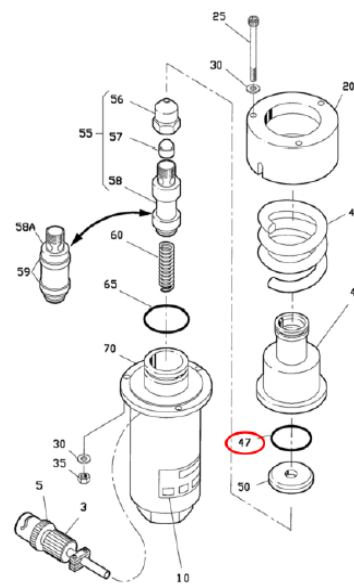

Rinsse Valve Assembly

Scan for more information or log on www.seginusinc.com

114 Kirkland Circle
Suite B
Oswego, IL 60543

Tel: 630-800-2795
Fax: 630-800-2097

Also check out our company page on LinkedIn.