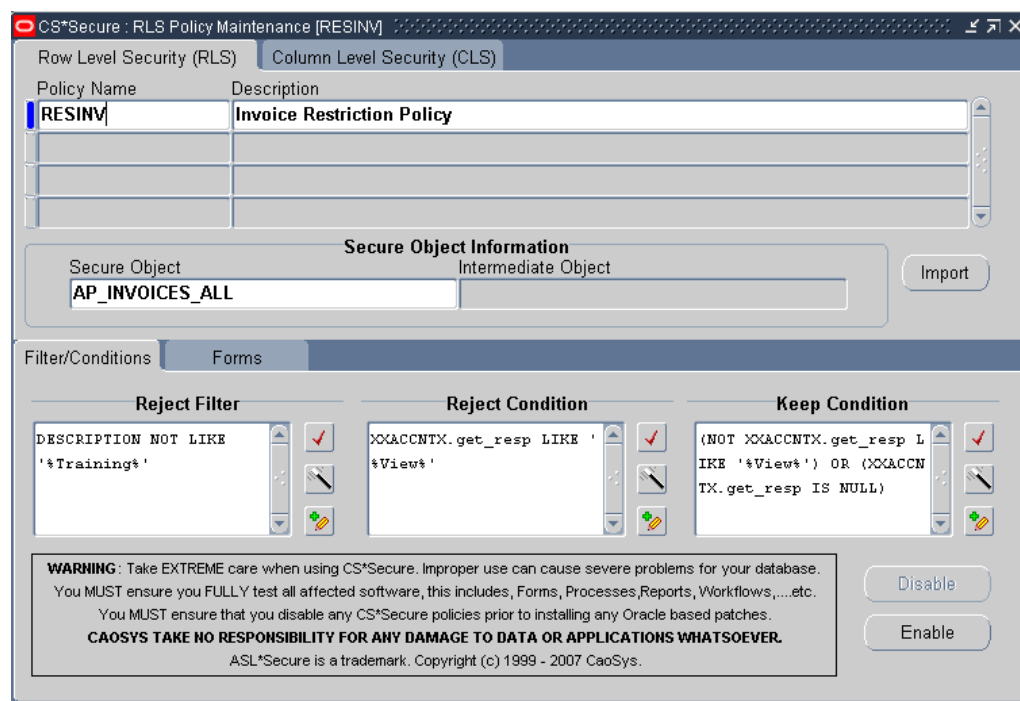

## Complex, Dynamic Security Policies

Create complex policies that react dynamically according to context in minutes. Apply your policies to the entire application in seconds or single out a specific set of forms, the choice is yours.

Figure 1: A screenshot of the CS\*Secure RLS Policy Maintenance screen in action.

## Zero Application Impact

Implement your security policies without impacting your application code in any way. CS\*Secure security policies are created transparently at the database level, this ensures that your entire application stays in tact as if nothing had changed. Zero impact, zero maintenance with maximum affectivity.