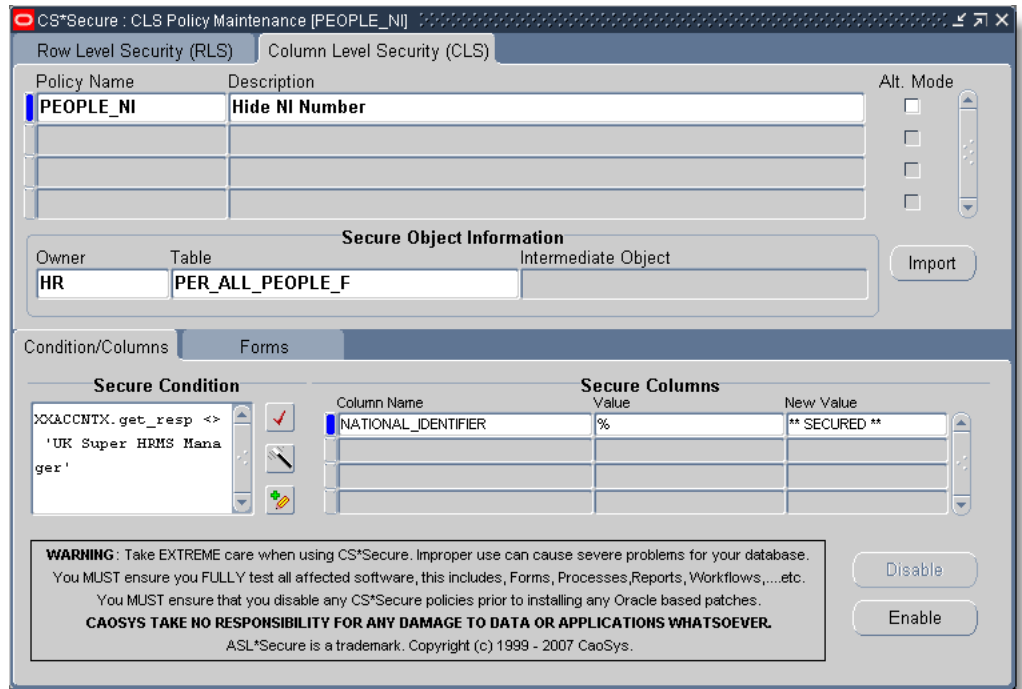

## Row Level Security (RLS)

Dynamically omit entire rows from queries, application-wide in minutes using Row Level Security; for example, secure your sensitive payroll data by ensuring only certain users can view all pay elements.

## Column Level Security

Dynamically conceal the data in a particular column based on your own dynamic context using Column Level Security; for example, you may need to conceal the use of particular words in an employee's personal history.

## User Friendly Security

No special skills of any kind are needed. Anyone with access to Oracle E-Business Suite can setup his or her security solutions in minutes. The user-friendly tools are built into Oracle E-Business Suite with the standard look and feel to make users feel right at home.

Figure 1: A screenshot of the *CS\*Secure CLS Policy Maintenance* screen in action.

**For more information...**

For more information and to buy online...

**[www.caosys.com](http://www.caosys.com)**