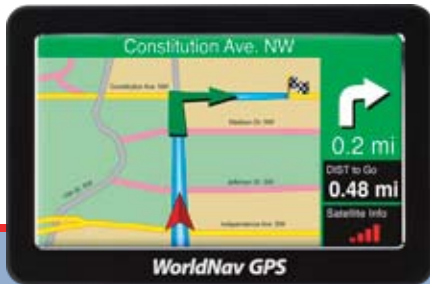

1.800.717.4478
www.teletype.com

GPS NAVIGATION Commercial Drivers

TELETYPE GPS WORLDNAV 5100 FOR TRUCKERS 5" MODEL (PART #510060)

The 510060 model features a 5" touch screen and offers the same specifications and functionality as the 330060 model.

Optional*

3.5" accessory kit – part #3706

* Additional charges apply

TELETYPE GPS WORLDNAV 7100/7200 7" MODEL (PART #710060)

Processor:	SAMSUNG S3C2440A-40 400 MHZ
Operating System:	Microsoft Windows CE.NET 4.2
Display Screen:	7 inch color TFT touch screen
Expansion Slot:	SD Slot for program, map, picture, video, music storage
Audio:	Built-in Speaker (1w) Stereo Headphone Jack External Antenna jack
External Antenna:	External antenna
Antenna built in:	Active antenna
Precision:	10m, 2D RMS 5m, 2D RMS, WAAS enable
Dimension:	200mm*110mm*25mm
External Ports:	AV Input port for rear view camera (<i>camera not included</i>)
Operating Temperatures:	Optimal: -4 F to 158 F (-20 C to 70 C) Maximum: 176 F (80 C)
GPS Chipset:	20 Channel SiRF III
Entertainment File Formats:	
Supported file containers:	
- AVI (*.avi)	- Matroska (*.mkv, *.mka)
- MP4 (*.mp4, *.m4a)	- Ogg Media (*.ogg, *.ogm)
- ASF (*.asf)	
Supported audio codecs:	
- Mpeg 1 Layer III	- Ogg Vorbis
- Musepack	- Windows Media Audio (<i>on Windows Mobile devices</i>)
- AC-3	- AMR
- Adpcm, uLaw	
Supported video codecs:	
- DivX	- XviD
- MPEG1	- MPEG4-SP (<i>plus B-frame support</i>)
- M-JPEG	