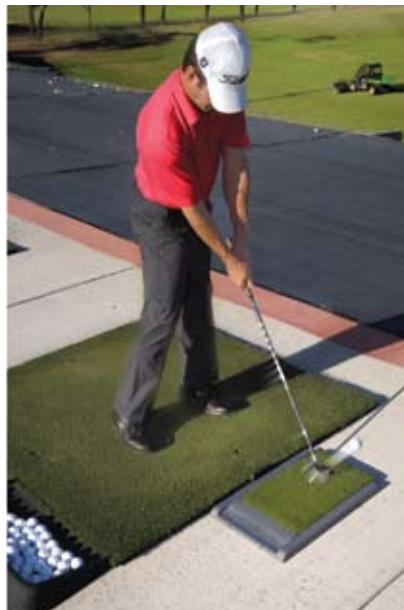

FairwayPro_6.pdf
Size 8.5 inches X 12.75 inches