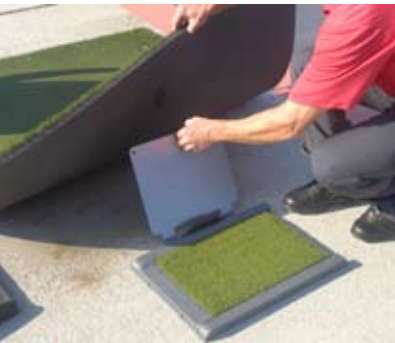

*Spring-loaded turf tray  
immediately returns to  
ready position for next shot*

**FairwayPro**  
ULTIMATE DIVOT SIMULATOR

# TAKE CONTROL

Take it to the driving range, use at home, or wherever you practice golf

Panel folds under range mat for added stability

Shock the ball when you swing, not your body

Golf is a game that is played on grass. That's why FairwayPro is engineered to enable golfers to hit down-and-through, as on natural turf, while practicing at the driving range or at home. It's a brand-new way to practice golf, and you just might find it as enjoyable as playing a round of golf!