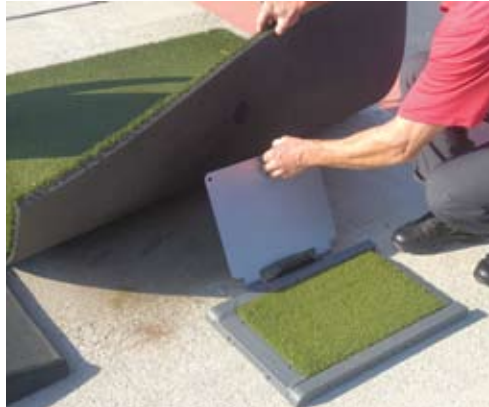

FairwayPro_5.pdf
Size 11 inches X 8.5 inches