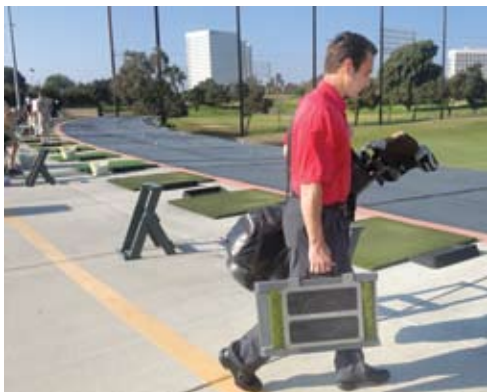

FairwayPro_10.pdf
Size 3 inches X 11 inches

FairwayPro_4.pdf
Size 11 inches X 8.5 inches