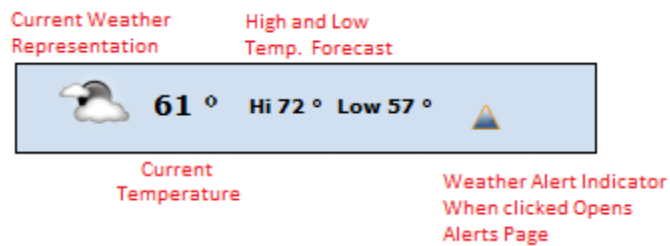

- Appearance**
 - Caption
 - Caption Alignment: Left
 - Control Id: QFCRMBiWeather
- Data Bindings**
 - (Collection)
- Enabled**: True
- Hot Key**
- Label Placement**: Left
- Read Only**: False
- Style Scheme**
- TabIndex**: 0
- Tooltip**
- Visible**: True
- Layout**
 - Column: 0
 - Column Span: 1

As an Introduction offer, the Control is being released with no Charge.

Weather Control for SAGE SalesLogix Web 7.5

Weather Control Features

The control presents the User 4 different Weather Points:

- A Visual Representation of the Current Weather Conditions (e.g. Partly Cloudy or Snowy)
- The Current Temperature
- The Forecasted High and Low Temperatures for the Day
- A Weather Alert Indicator. When an Alert is present, clicking on the flag opens up a Page displaying the Alerts information.