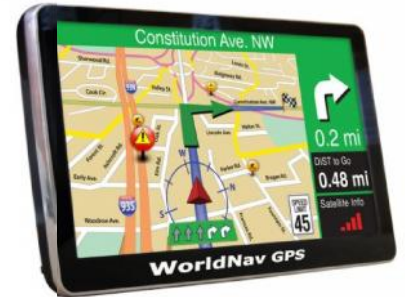

TeleType is very pleased to announce the release of **Version 11 WorldNav Truck Navigation Software**.

Brand new features include Updated Maps, and Navigation software with Extended Address Recognition, Lane Assist, Junction View, and Electronic On-Board Recording System (EOBR). Optional accessories include Live Traffic Antenna, and Tire Pressure Monitoring System. Responding to driver feedback, additional new features include a separate State Mileage Odometer, Expanded My Point entry options, and Additional Trip Statistics such as multiple odometers to make record keeping fast and easy.

WorldNav top of the line 5" and 7" high resolution Trucker GPS models are now shipping with Version 11 offering the Junction View Feature which displays a realistic image of the upcoming Interstate Intersections with a directional arrow allowing you to better prepare for your next turn.

Updates are available for selected WorldNav GPS models, call for details.

5" GPS #520060, \$279
7" GPS #740060, \$349

Enhanced Trip Statistics show number of miles driven in each State.

WorldNav 7400 and 5200 Truck GPS now offers lane assist and optional live traffic updates.

Junction Views are available for most Interstates on all High Resolution WorldNav GPS models.

Tire Pressure

Easily monitor tire pressure directly from your touch screen GPS with convenient air flow through sensors.