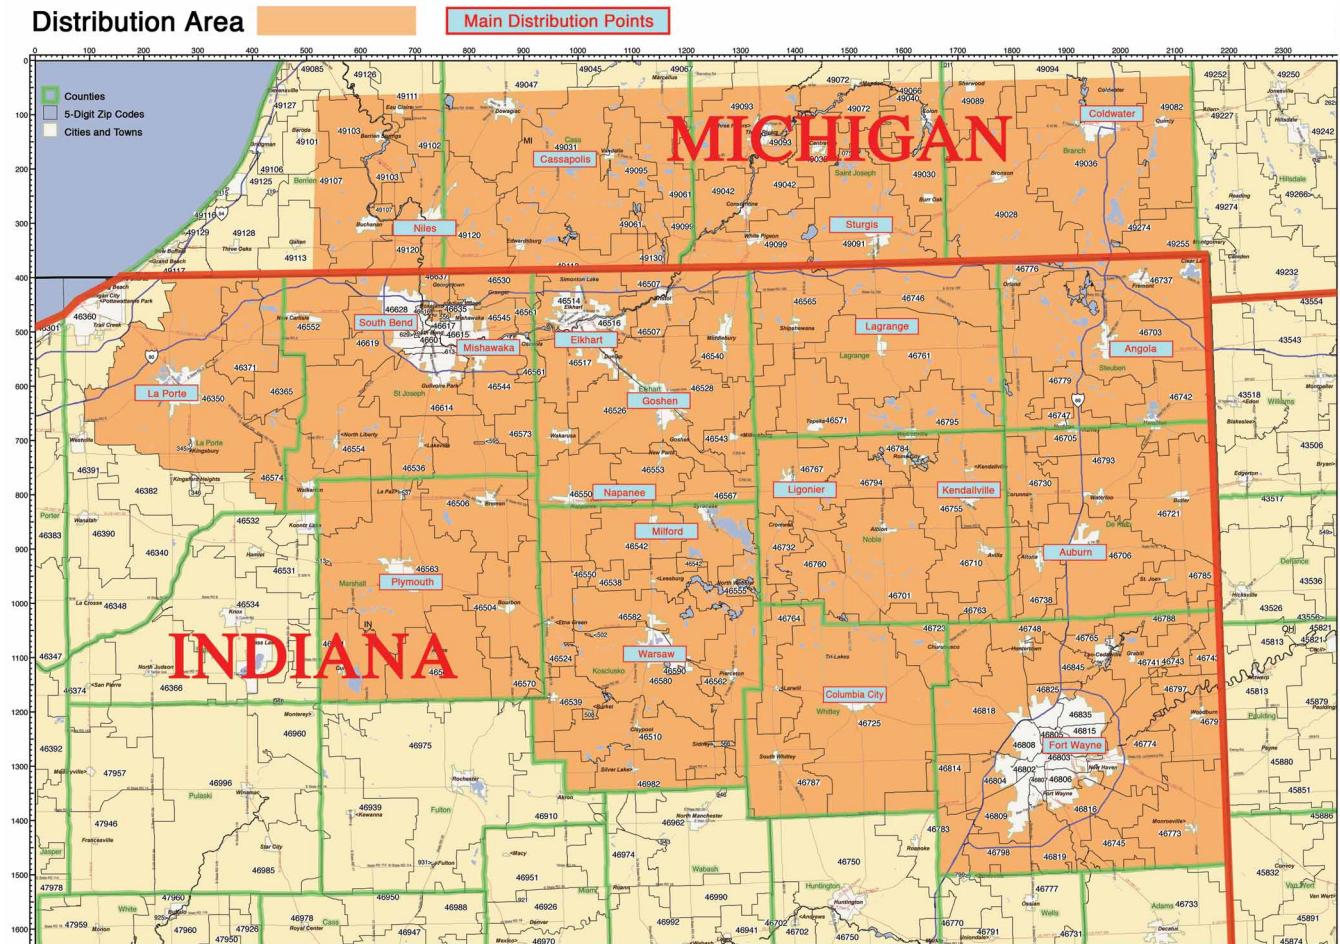

INCONTEXT

*A publication of the
Indiana Business Research Center
at IU's Kelley School of Business.*

Distribution Map

More facts about El Puente...

- Member of Goshen Chamber of Commerce
http://www.goshen.org/directory/cw_1146.htm
- 100% Hispanic Owned and Managed.
- 208 Distribution Spots in Indiana and Michigan.
- Distributed in over 130 Hispanic Owned Businesses in our area.
- Full online edition since 2001:
www.webelpuente.com
- Our Distribution Area includes 15 counties in Indiana and Michigan.