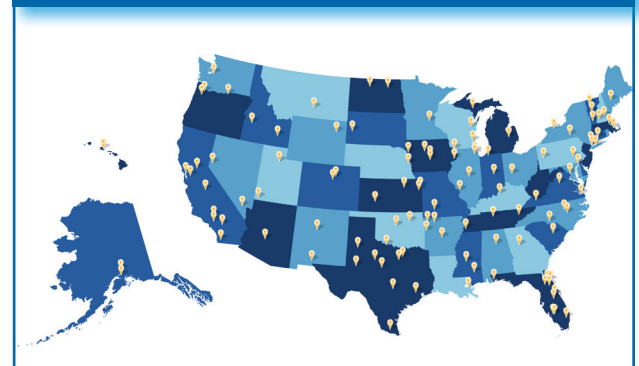

**Our Nationwide Network of Contractors.
One Call. One Answer. 877.942.5613.**