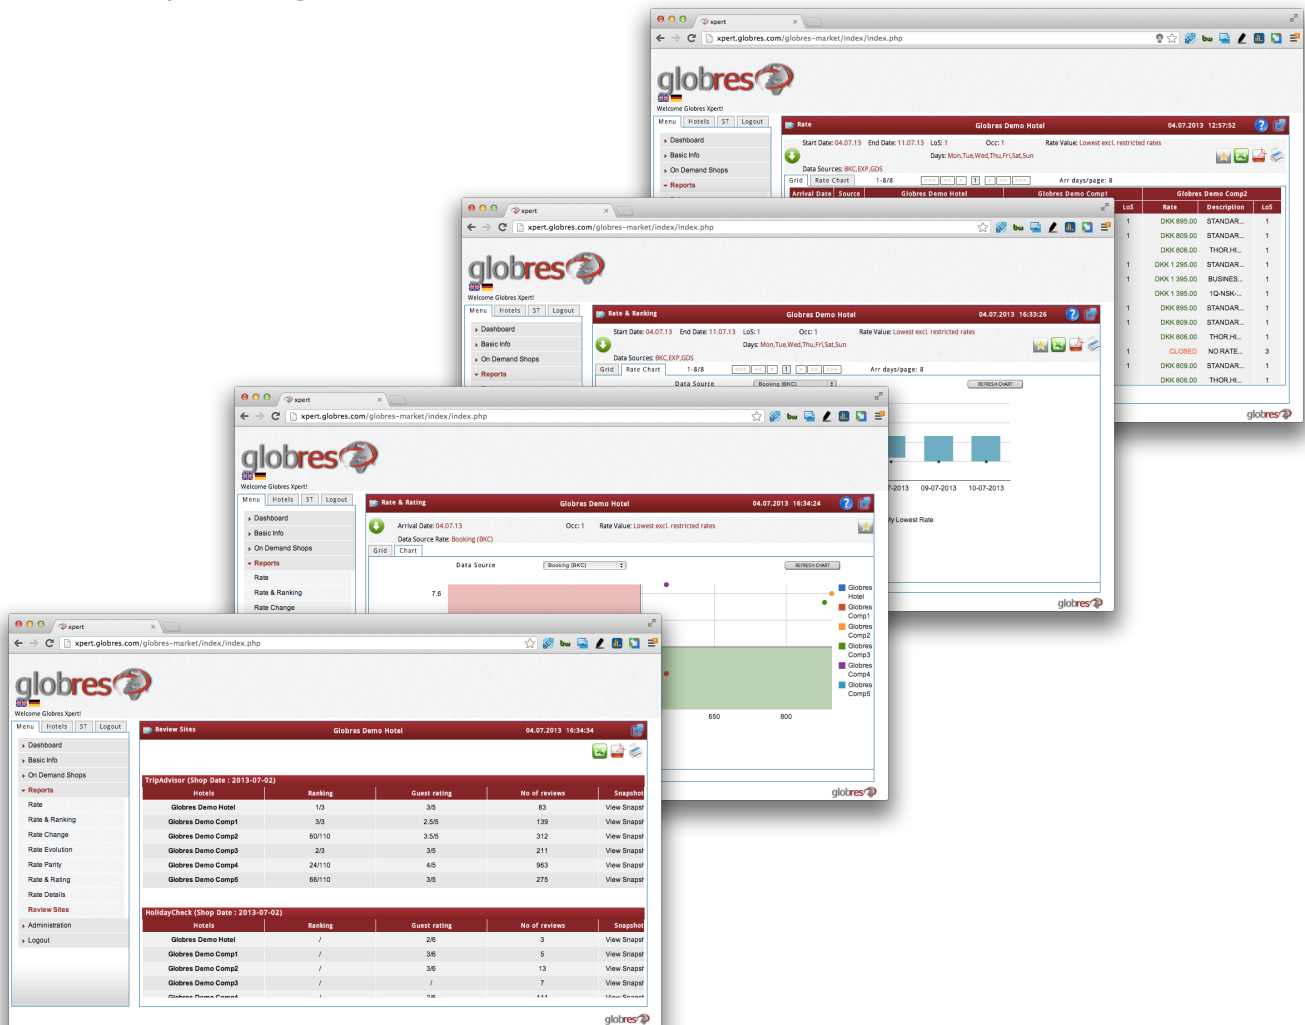

GlobRes offers three stratified packages which allow the hotel to decide exactly what level of service they require to achieve increased revenue flow and provide information for short- medium- and long-term decision making.

Xpert Rate Shopper Features

Features That Make Xpert The Ultimate Rate Shopping Tool

On-demand requests are pulled from live data (no cached database) meaning live data for decision making

14, 21 and 28 day scheduled reporting up to 3 times per week

Shop from a minimum of eight competitors and OTAs

Snapshots show where the rates were found

Clear filters to differentiate between restricted and unrestricted rates

Clear display if breakfast is included, all rate descriptions.

Weekly update on OTA ratings as well as TripAdvisor and HolidayCheck

IDEaS and EasyRMS connectivity

Corporate Rate Parity functionality free-of-charge

OTA positioning information

GlobRes Global Reservation Agent AG