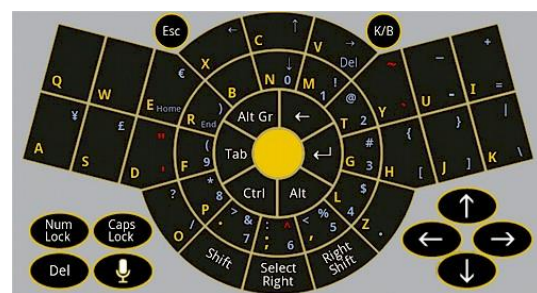

QWERTY Layout

The company will initially supply two main (English language) character-set keyboard layouts, the company's own unique Optimised/Efficient keyboard together with a QWERTY keyboard version. The layout of the Optimised keyboard's alpha-characters have been optimised in accordance with their frequency of occurrence in the use of the English language. Ergonomic considerations can be seen in the manifestly simple but effective final bee-like shape of the new keyboard's physical layout, a shape that all users, even children, will readily relate to. This same optimised layout and ergonomic shape also allows users to type using either one or both hands as preferred.

Testing shows that the new Optimised/Efficient keyboard's alpha-character layout can be memorised in as little as 10-20 minutes. The alpha-characters would be those characters/keys that the majority of people would type on, most of the time. The new keyboard design scales down well while still maintaining keycap-size and it manages to do this without sacrificing any of the keys seen on a full-character-set desktop keyboard. Because of this and its many other design advantages, it's expected that this will greatly facilitate improved user typing speed. Its ability to scale well makes the new keyboard design particularly suited for portable devices. BeeRaider contends that the new design will solve the problem of cramped small keys on portable devices such as Net-books and Laptops. The new keyboard design is suitable for integration with all mobile and non-mobile devices currently using the standard QWERTY keyboard design. As demonstrated by its Android Keyboard App, the company's Radial Keyboard design can also be implemented as a virtual representation on Smart-phone and Tablet devices with touch-screen technology.