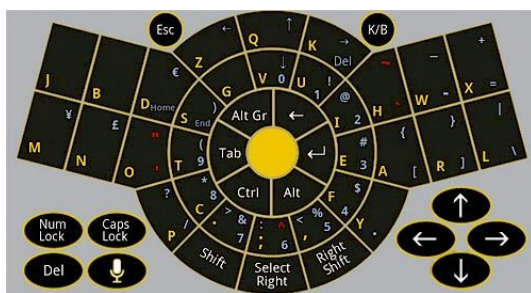

Details

BeeRaider's innovative Optimised Radial Keyboard design is primarily aimed at untrained computer keyboard users, which would be the vast majority of keyboard users today. Its design offers these users the means by which they can greatly improve their typing speed and efficiency over a relatively short period of time, leading to increased work productivity. To date BeeRaider has carried out limited testing by comparing the company's Optimised Radial Keyboard App against the Android default QWERTY keyboard and the results have been in line with expectations. Further **independent** testing is set to continue when the first physical keyboards become available. These will allow the company to conduct more in-depth testing and validation of the design before the final results are published. BeeRaider is confident that the hopes it has invested in its Optimised Radial Keyboard design will be fully vindicated.

The company says that in designing the new keyboard, the aim was to create a design that would be both logical, ergonomic and compact for the purpose of efficient data entry. More detailed design information is available at BeeRaider's website: (<http://www.BeeRaider.com>). The website also contains videos showing the design philosophy and a demo using BeeRaider's Android Keyboard App.

Optimised/Efficient Layout