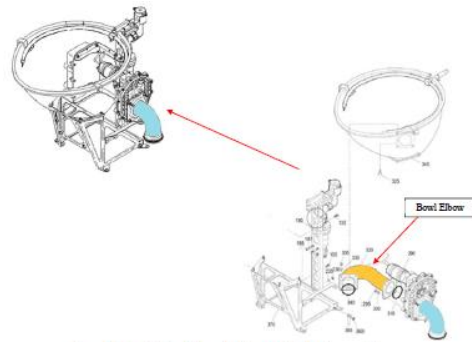

Seginus Inc. is pleased to introduce 14330-196EH **Bowl Elbow**

**FAA
PMA**

OEM Part Numbers:
14330-196

PMA Part Numbers:
14330-196EH

Quantity Per Unit:
One

Installation:
**Zodiac 14330, 15800,
38000, & 77000 Series
Vacuum Toilet
Assemblies**

CMM Reference:
Various

The Bowl Elbow P/N 14330-196 is installed in Zodiac Water & Waste Aero System Assemblies, Series 14330, 15800, 38000, & 77000. The Vacuum Toilet is part of the aircraft sanitation system for in-flight and ground operations. These assemblies are installed in various Boeing, Airbus, and Embraer aircraft.

Seginus Inc has release the following FAA PMA replacement parts to aid in your cost reduction programs when maintaining your Vacuum Toilet Assemblies.

14330-196EH Bowl Elbow

For additional information contact our USA offices or your regional distributor.

Installation of Bowl Elbow in Vacuum Toilet Assembly

Part Number	Zodiac Series Vacuum Toilets	Zodiac CMM ATA	Aircraft Eligibility
14330-196	14330 Series	38-33-96	Boeing 777-200, -300
		38-34-20	Airbus A318, A319, A320, A321 Series
		38-34-30	
	38000 Series	38-38-10	Airbus A380 Series
	15800 Series	38-33-20	Boeing 737-600, -700, -800, -900 Series
			Boeing 737NG Series
			Boeing 747-400 Series
			Boeing 757-300 Series, Boeing 767 Series
	77000 Series	38-30-20	Boeing 777-200, -300 Series
			Embraer ERJ170, ERJ190
38-37-10			Boeing 787-800, -900