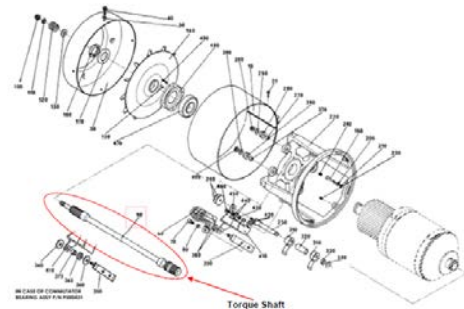

Starter Generator IPC showing the Torque Shaft (exploded)

Scan for more information or log on www.seginusinc.com

114 Kirkland Circle
Suite B
Oswego, IL 60543

Tel: 630-800-2795
Fax: 630-800-2097

Also check out our company page on LinkedIn.