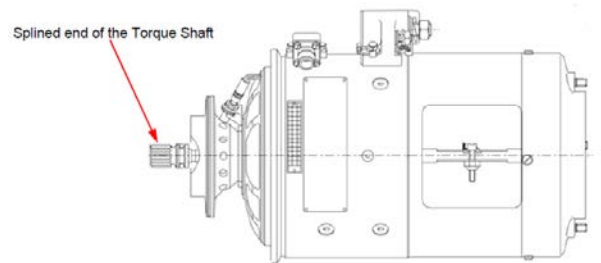

P603630EH Torque Shaft

For additional information contact our USA offices or your regional distributor.

Starter Generator