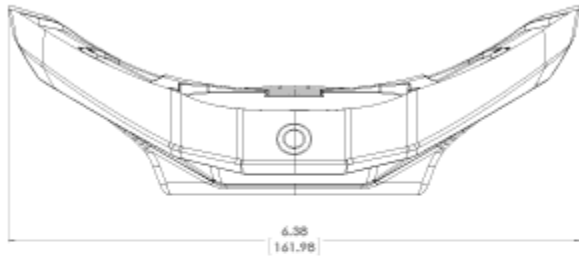

BRAKE FREE SPECS

- Battery – 2600 mAh 18650 High Capacity Lithium Ion (rechargeable)
- Battery Life – 8+ hours
- charger type – Micro USB
- charging time – 2 hours
- 4 Custom Shape LED boards
 - 100 individual LEDs
 - high efficiency, ultra-bright, red LEDs
 - 120° viewing angle
- Mounting method – 2 Neodymium Super Magnets - Removable
- Weight – 170 grams (6 ounces)
- Dimensions - 6.38" wide x 3.28" tall x 2.31" deep
- Fitment – one-size-fits-most
- 3D Gyrometer
- 3D Accelerometer