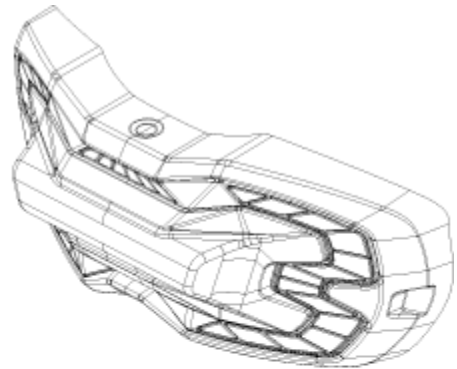

BRAKE FREE SPECS

- Battery – 2600 mAh 18650 High Capacity Lithium Ion (rechargeable)
- Battery Life – 8+ hours
- charger type – Micro USB
- charging time – 2 hours
- 4 Custom Shape LED boards
 - 100 individual LEDs
 - high efficiency, ultra-bright, red LEDs
 - 120° viewing angle
- Mounting method – 2 Neodymium Super Magnets - Removable
- Weight – 170 grams (6 ounces)
- Dimensions - 6.38" wide x 3.28" tall x 2.31" deep
- Fitment – one-size-fits-most
- 3D Gyrometer
- 3D Accelerometer