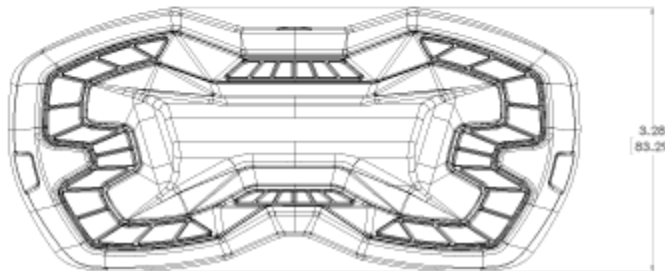

BRAKE FREE SPECS

- Battery – 2600 mAh 18650 High Capacity Lithium Ion (rechargeable)
- Battery Life – 8+ hours
- charger type – Micro USB
- charging time – 2 hours
- 4 Custom Shape LED boards
 - 100 individual LEDs
 - high efficiency, ultra-bright, red LEDs
 - 120° viewing angle
- Mounting method – 2 Neodymium Super Magnets - Removable
- Weight – 170 grams (6 ounces)
- Dimensions - 6.38" wide x 3.28" tall x 2.31" deep
- Fitment – one-size-fits-most
- 3D Gyrometer
- 3D Accelerometer