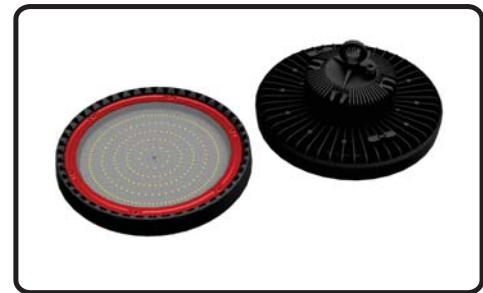

Description

Pushing the envelope of LED technology comes our latest entry. Please welcome the compact and durable Nichia High Output bay light. Boasting a mind-bending 130 lumens per watt, these fixtures produce more light with vastly less energy than standard LED fixtures. Made to exceed the standards set by UL, these fixtures provide an unexpected architectural flourish that adds distinction to any space. Best of all they are extremely affordable providing perhaps your very best value in warehouse lighting.

LED High Output LED Bay Light

Features

- 120° Beam Angle
- 130 Lumens per Watt
- Cast Aluminum Housing
- 5-Year Warranty
- L70 Rated: 50,000 Hours
- Excellent Heat Dissipation
- Advanced Thermal Cooling
- System CCT: 3000K/4000K/5000K
- Nichia LED Chip

Specifications

Descriptions	Watts	Lumens	Voltage	Weight	Dimensions	IP Rating	Rated Life	Certifications
LC-BAY-100W-891	100W	13,000LM	100-277V	17.64lbs	15.75" diameter	IP65	50,000 Hrs	cUL
LC-BAY-150W-892	150W	19,500LM	100-277V	17.64lbs	15.75" diameter	IP65	50,000 Hrs	cUL / DLC
LC-BAY-200W-893	200W	26,000LM	100-277V	17.64lbs	15.75" diameter	IP65	50,000 Hrs	cUL / DLC