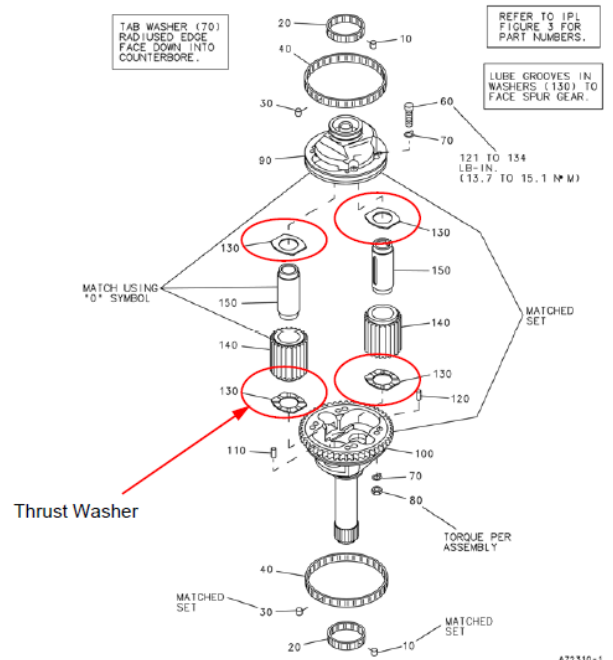

Seginus Inc. is pleased to introduce **725495EH Thrust Washer**

**FAA
PMA**

OEM Part Numbers:
725495

PMA Part Numbers:
725495EH

Quantity Per Unit:
Four

Installation:
Hamilton Sundstrand
Carrier Shaft
Assemblies

CMM Reference:
ATA 24-13-02, 24-13-15,
24-13-18, 24-13-14,
ATA 38-38-08

The Thrust Washer
P/N 725495EH is a part of the Carrier
Shaft of the Integrated Drive Generator
used on Airbus A300, A310, A320,
A330, A340 and Boeing 737, 747, 757
and 767 series aircraft.

Seginus Inc has released the following
FAA PMA replacement part to aid in your
cost reduction programs when
maintaining your Hamilton Sundstrand
Carrier Shaft Assemblies.

725495EH – Thrust Washer

For additional information, contact our
USA offices or your regional distributor.