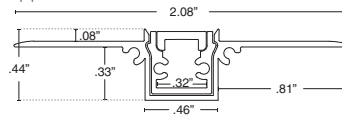

ATOM

60% Smaller than the TORQ
Fixtures available in satin or black
Available with frosted or diffused lens
Encapsulation with clear or translucent finish
Available with stainless steel mounting clips
Custom lengths up to 98.43"

ATOM

AVAILABLE IN

SW RGB

RATED

DRY DMP ENC

ALTA

55% Smaller than the TALO
Fixtures available in satin or black
Available with frosted or diffused lens
Encapsulation with clear or translucent finish
Available with stainless steel or magnetic mounting clips
Custom lengths up to 98.43"

AVAILABLE IN

SW RGB

RATED

DRY DMP ENC

TILT

60% Smaller than the VEVE
Fixtures available in satin or black
Available with frosted or diffused lens
Available with stainless steel mounting clips
Custom lengths up to 98.43"

AVAILABLE IN

SW RGB

RATED

DRY DMP

SLITE

20% Smaller than the MDIN
Designed to be mudded into drywall for a flush application
Available in satin
Available with frosted or diffused lens
Encapsulation with clear or translucent finish
Custom lengths up to 98.43"

SLITE

AVAILABLE IN

SW RGB

RATED

DRY DMP ENC

WAVE

60% Smaller than the BOXA
Available in 1.0, 2.0 and 4.0 watts/ft
DRY (IP20), and WET (IP67) ratings
Available with clips (WSC) or mounting channel (PPS)
Custom lengths up to 191"
Up/down bend

AVAILABLE IN

SW RGB

RATED

DRY WET

NEXUS

60% Smaller than the WURM
Available in 1.0, 2.0 and 4.0 watts/ft
DRY (IP20), and WET (IP67) ratings
Available with clips (WSCS)
Custom lengths up to 191"
Helical bend

NEXUS

WURM

AVAILABLE IN

SW RGB

RATED

DRY WET

ANYBEND

60% Smaller than the KURV
Available in 1.0, 2.0 and 4.0 watts/ft
DRY (IP20), and WET (IP67) ratings
Available with clips (WSC) or mounting channel (PPS)
Custom lengths up to 191"
Up/down and side-to-side bend

ANYBEND

AVAILABLE IN

SW RGB

RATED

DRY WET