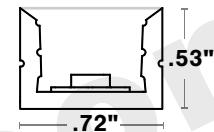

SLITE

MDIN

AVAILABLE IN

SW RGB

RATED

DRY DMP ENC

WAVE

60% Smaller than the BOXA
 Available in 1.0, 2.0 and 4.0 watts/ft
 DRY (IP20), and WET (IP67) ratings
 Available with clips (WSC) or mounting channel (PPS)
 Custom lengths up to 191"
 Up/down bend

WAVE

BOXA

AVAILABLE IN

SW RGB

RATED

DRY WET

NEXUS

60% Smaller than the WURM
 Available in 1.0, 2.0 and 4.0 watts/ft
 DRY (IP20), and WET (IP67) ratings
 Available with clips (WSCS)
 Custom lengths up to 191"
 Helical bend