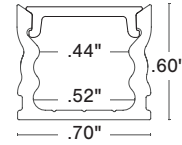

TORQ

AVAILABLE IN

SW RGB

RATED

DRY DMP ENC