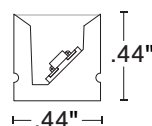

ATOM

60% Smaller than the TORQ
Fixtures available in satin or black
Available with frosted or diffused lens
Encapsulation with clear or translucent finish
Available with stainless steel mounting clips
Custom lengths up to 98.43"

ATOM

AVAILABLE IN

SW RGB

RATED

DRY DMP ENC

ALTA

55% Smaller than the TALO
Fixtures available in satin or black
Available with frosted or diffused lens
Encapsulation with clear or translucent finish
Available with stainless steel or magnetic mounting clips
Custom lengths up to 98.43"

AVAILABLE IN

SW RGB

RATED

DRY DMP ENC

TILT

60% Smaller than the VEVE
Fixtures available in satin or black
Available with frosted or diffused lens
Available with stainless steel mounting clips
Custom lengths up to 98.43"

AVAILABLE IN

SW RGB

RATED

DRY DMP

SLITE

20% Smaller than the MDIN
Designed to be mudded into drywall for a flush application
Available in satin
Available with frosted or diffused lens
Encapsulation with clear or translucent finish
Custom lengths up to 98.43"

AVAILABLE IN

SW RGB

RATED

DRY DMP ENC

WAVE

60% Smaller than the BOXA
Available in 1.0, 2.0 and 4.0 watts/ft
DRY (IP20), and WET (IP67) ratings
Available with clips (WSC) or mounting channel (PPS)
Custom lengths up to 191"
Up/down bend

AVAILABLE IN

SW RGB

RATED

DRY WET

NEXUS

60% Smaller than the WURM
Available in 1.0, 2.0 and 4.0 watts/ft
DRY (IP20), and WET (IP67) ratings
Available with clips (WSCS)
Custom lengths up to 191"
Helical bend

NEXUS

WURM

AVAILABLE IN

SW RGB

RATED

DRY WET

ANYBEND

60% Smaller than the KURV
Available in 1.0, 2.0 and 4.0 watts/ft
DRY (IP20), and WET (IP67) ratings
Available with clips (WSC) or mounting channel (PPS)
Custom lengths up to 191"
Up/down and side-to-side bend

ANYBEND

AVAILABLE IN

SW RGB

RATED

DRY WET