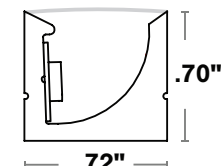

ATOM

60% Smaller than the TORQ
Fixtures available in satin or black
Available with frosted or diffused lens
Encapsulation with clear or translucent finish
Available with stainless steel mounting clips
Custom lengths up to 98.43"

ATOM

AVAILABLE IN

SW RGB

RATED

DRY DMP ENC

ALTA

55% Smaller than the TALO
Fixtures available in satin or black
Available with frosted or diffused lens
Encapsulation with clear or translucent finish
Available with stainless steel or magnetic mounting clips
Custom lengths up to 98.43"

AVAILABLE IN

SW RGB

RATED

DRY DMP ENC

TILT

60% Smaller than the VEVE
Fixtures available in satin or black
Available with frosted or diffused lens
Available with stainless steel mounting clips
Custom lengths up to 98.43"

AVAILABLE IN

SW RGB

RATED

DRY DMP

SLITE

20% Smaller than the MDIN
Designed to be mudded into drywall for a flush application
Available in satin
Available with frosted or diffused lens
Encapsulation with clear or translucent finish
Custom lengths up to 98.43"

AVAILABLE IN

SW RGB

RATED

DRY DMP ENC

WAVE

60% Smaller than the BOXA
Available in 1.0, 2.0 and 4.0 watts/ft
DRY (IP20), and WET (IP67) ratings
Available with clips (WSC) or mounting channel (PPS)
Custom lengths up to 191"
Up/down bend

AVAILABLE IN

SW RGB

RATED

DRY WET

NEXUS

60% Smaller than the WURM
Available in 1.0, 2.0 and 4.0 watts/ft
DRY (IP20), and WET (IP67) ratings
Available with clips (WSCS)
Custom lengths up to 191"
Helical bend

NEXUS

WURM

AVAILABLE IN

SW RGB

RATED

DRY WET

ANYBEND

60% Smaller than the KURV
Available in 1.0, 2.0 and 4.0 watts/ft
DRY (IP20), and WET (IP67) ratings
Available with clips (WSC) or mounting channel (PPS)
Custom lengths up to 191"
Up/down and side-to-side bend

ANYBEND

KURV

AVAILABLE IN

SW RGB

RATED

DRY WET