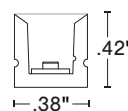

SLITE

MDIN

AVAILABLE IN

SW RGB

RATED

DRY DMP ENC

WAVE

60% Smaller than the BOXA
 Available in 1.0, 2.0 and 4.0 watts/ft
 DRY (IP20), and WET (IP67) ratings
 Available with clips (WSC) or mounting channel (PPS)
 Custom lengths up to 191"
 Up/down bend

WAVE

BOXA

AVAILABLE IN

SW RGB

RATED

DRY WET

NEXUS

60% Smaller than the WURM
 Available in 1.0, 2.0 and 4.0 watts/ft
 DRY (IP20), and WET (IP67) ratings
 Available with clips (WSCS)
 Custom lengths up to 191"
 Helical bend