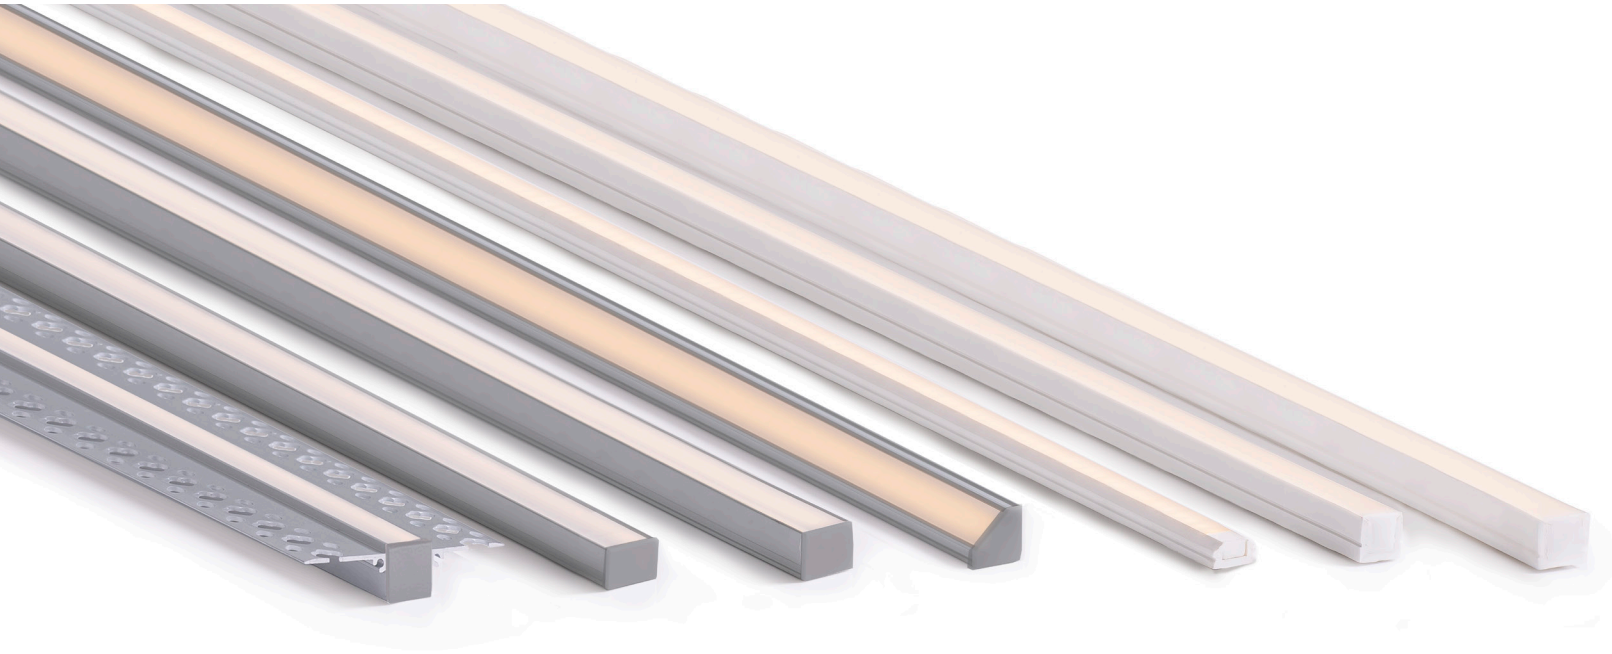

LINEAR FIXTURES

MICRO 5 SERIES

Illuminating innovation with the power of MICRO light

Linear LED Fixtures

Introducing the MICRO 5 Series, Q-Tran's smallest line of linear fixtures. ATOM, ALTA, TILT, and SLITE are masterfully designed and engineered after some of our most popular fixtures, TORQ, TALO, VEVE, and MDIN. At approximately $\frac{1}{3}$ the size of our standard products, these fixtures deliver the same lumen output at the same wattage, making them ideal for a variety of applications for when space is limited, but superior light is needed. Available in satin or black finishes, with frosted or diffused lenses, or encapsulated in clear or translucent.

- o Satin and black finishes
- o Static White: 2000K – 4000K
- o RGB
- o UL Listed: dry (IP20), damp (IP54), wet (IP67)
- o Bare wire or barrel connectors available
- o End or bottom fed on select options
- o Photometric files available
- o Manufactured in the USA
- o 5 year warranty

ALTA

TALO

AVAILABLE IN

SW RGB

RATED

DRY DMP ENC

TILT

60% Smaller than the VEVE
 Fixtures available in satin or black
 Available with frosted or diffused lens
 Available with stainless steel mounting clips
 Custom lengths up to 98.43"

TILT

VEVE

AVAILABLE IN

SW RGB

RATED

DRY DMP

SLITE

20% Smaller than the MDIN
 Designed to be mudded into drywall for a flush application
 Available in satin
 Available with frosted or diffused lens
 Encapsulation with clear or translucent finish
 Custom lengths up to 98.43"