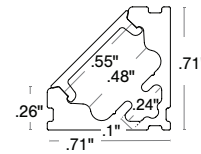

VEVE

AVAILABLE IN

SW RGB

RATED

DRY DMP