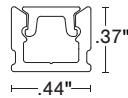

ATOM

60% Smaller than the TORQ
Fixtures available in satin or black
Available with frosted or diffused lens
Encapsulation with clear or translucent finish
Available with stainless steel mounting clips
Custom lengths up to 98.43"

ATOM

AVAILABLE IN

SW RGB

RATED

DRY DMP ENC

ALTA

55% Smaller than the TALO
Fixtures available in satin or black
Available with frosted or diffused lens
Encapsulation with clear or translucent finish
Available with stainless steel or magnetic mounting clips
Custom lengths up to 98.43"

AVAILABLE IN

SW RGB

RATED

DRY DMP ENC

TILT

60% Smaller than the VEVE
Fixtures available in satin or black
Available with frosted or diffused lens
Available with stainless steel mounting clips
Custom lengths up to 98.43"

AVAILABLE IN

SW RGB

RATED

DRY DMP

SLITE

20% Smaller than the MDIN
Designed to be mudded into drywall for a flush application
Available in satin
Available with frosted or diffused lens
Encapsulation with clear or translucent finish
Custom lengths up to 98.43"

AVAILABLE IN

SW RGB

RATED

DRY DMP ENC

WAVE

60% Smaller than the BOXA
Available in 1.0, 2.0 and 4.0 watts/ft
DRY (IP20), and WET (IP67) ratings
Available with clips (WSC) or mounting channel (PPS)
Custom lengths up to 191"
Up/down bend

AVAILABLE IN

SW RGB

RATED

DRY WET

NEXUS

60% Smaller than the WURM
Available in 1.0, 2.0 and 4.0 watts/ft
DRY (IP20), and WET (IP67) ratings
Available with clips (WSCS)
Custom lengths up to 191"
Helical bend

NEXUS

WURM

AVAILABLE IN

SW RGB

RATED

DRY WET

ANYBEND

60% Smaller than the KURV
Available in 1.0, 2.0 and 4.0 watts/ft
DRY (IP20), and WET (IP67) ratings
Available with clips (WSC) or mounting channel (PPS)
Custom lengths up to 191"
Up/down and side-to-side bend

ANYBEND

AVAILABLE IN

SW RGB

RATED

DRY WET