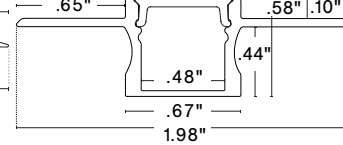

TILT

VEVE

AVAILABLE IN

SW RGB

RATED

DRY DMP

SLITE

20% Smaller than the MDIN
 Designed to be mudded into drywall for a flush application
 Available in satin
 Available with frosted or diffused lens
 Encapsulation with clear or translucent finish
 Custom lengths up to 98.43"

SLITE

MDIN

AVAILABLE IN

SW RGB

RATED

DRY DMP ENC

WAVE

60% Smaller than the BOXA
 Available in 1.0, 2.0 and 4.0 watts/ft
 DRY (IP20), and WET (IP67) ratings
 Available with clips (WSC) or mounting channel (PPS)
 Custom lengths up to 191"
 Up/down bend