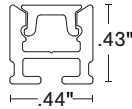

ATOM

TORQ

AVAILABLE IN

SW RGB

RATED

DRY DMP ENC

ALTA

55% Smaller than the TALO
 Fixtures available in satin or black
 Available with frosted or diffused lens
 Encapsulation with clear or translucent finish
 Available with stainless steel or magnetic mounting clips
 Custom lengths up to 98.43"

ALTA

TALO

AVAILABLE IN

SW RGB

RATED

DRY DMP ENC

TILT

60% Smaller than the VEVE
 Fixtures available in satin or black
 Available with frosted or diffused lens
 Available with stainless steel mounting clips
 Custom lengths up to 98.43"