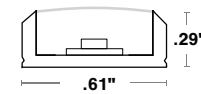

AVAILABLE IN

SW RGB

RATED

DRY WET