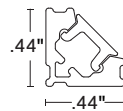

ATOM

60% Smaller than the TORQ
Fixtures available in satin or black
Available with frosted or diffused lens
Encapsulation with clear or translucent finish
Available with stainless steel mounting clips
Custom lengths up to 98.43"

ATOM

AVAILABLE IN

SW RGB

RATED

DRY DMP ENC

ALTA

55% Smaller than the TALO
Fixtures available in satin or black
Available with frosted or diffused lens
Encapsulation with clear or translucent finish
Available with stainless steel or magnetic mounting clips
Custom lengths up to 98.43"

AVAILABLE IN

SW RGB

RATED

DRY DMP ENC

TILT

60% Smaller than the VEVE
Fixtures available in satin or black
Available with frosted or diffused lens
Available with stainless steel mounting clips
Custom lengths up to 98.43"

TILT

AVAILABLE IN

SW RGB

RATED

DRY DMP

SLITE

20% Smaller than the MDIN
Designed to be mudded into drywall for a flush application
Available in satin
Available with frosted or diffused lens
Encapsulation with clear or translucent finish
Custom lengths up to 98.43"

AVAILABLE IN

SW RGB

RATED

DRY DMP ENC

WAVE

60% Smaller than the BOXA
Available in 1.0, 2.0 and 4.0 watts/ft
DRY (IP20), and WET (IP67) ratings
Available with clips (WSC) or mounting channel (PPS)
Custom lengths up to 191"
Up/down bend

AVAILABLE IN

SW RGB

RATED

DRY WET

NEXUS

60% Smaller than the WURM
Available in 1.0, 2.0 and 4.0 watts/ft
DRY (IP20), and WET (IP67) ratings
Available with clips (WSCS)
Custom lengths up to 191"
Helical bend

NEXUS

WURM

AVAILABLE IN

SW RGB

RATED

DRY WET

ANYBEND

60% Smaller than the KURV
Available in 1.0, 2.0 and 4.0 watts/ft
DRY (IP20), and WET (IP67) ratings
Available with clips (WSC) or mounting channel (PPS)
Custom lengths up to 191"
Up/down and side-to-side bend

ANYBEND

AVAILABLE IN

SW RGB

RATED

DRY WET