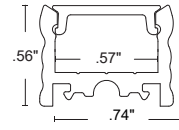

ATOM

TORQ

AVAILABLE IN

SW RGB

RATED

DRY DMP ENC

ALTA

55% Smaller than the TALO
 Fixtures available in satin or black
 Available with frosted or diffused lens
 Encapsulation with clear or translucent finish
 Available with stainless steel or magnetic mounting clips
 Custom lengths up to 98.43"

ALTA

TALO

AVAILABLE IN

SW RGB

RATED

DRY DMP ENC

TILT

60% Smaller than the VEVE
 Fixtures available in satin or black
 Available with frosted or diffused lens
 Available with stainless steel mounting clips
 Custom lengths up to 98.43"