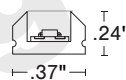

ATOM

60% Smaller than the TORQ
Fixtures available in satin or black
Available with frosted or diffused lens
Encapsulation with clear or translucent finish
Available with stainless steel mounting clips
Custom lengths up to 98.43"

ATOM

AVAILABLE IN

SW RGB

RATED

DRY DMP ENC

ALTA

55% Smaller than the TALO
Fixtures available in satin or black
Available with frosted or diffused lens
Encapsulation with clear or translucent finish
Available with stainless steel or magnetic mounting clips
Custom lengths up to 98.43"

AVAILABLE IN

SW RGB

RATED

DRY DMP ENC

TILT

60% Smaller than the VEVE
Fixtures available in satin or black
Available with frosted or diffused lens
Available with stainless steel mounting clips
Custom lengths up to 98.43"

AVAILABLE IN

SW RGB

RATED

DRY DMP

SLITE

20% Smaller than the MDIN
Designed to be mudded into drywall for a flush application
Available in satin
Available with frosted or diffused lens
Encapsulation with clear or translucent finish
Custom lengths up to 98.43"

AVAILABLE IN

SW RGB

RATED

DRY DMP ENC

WAVE

60% Smaller than the BOXA
Available in 1.0, 2.0 and 4.0 watts/ft
DRY (IP20), and WET (IP67) ratings
Available with clips (WSC) or mounting channel (PPS)
Custom lengths up to 191"
Up/down bend

AVAILABLE IN

SW RGB

RATED

DRY WET

NEXUS

60% Smaller than the WURM
Available in 1.0, 2.0 and 4.0 watts/ft
DRY (IP20), and WET (IP67) ratings
Available with clips (WSCS)
Custom lengths up to 191"
Helical bend

NEXUS

WURM

AVAILABLE IN

SW RGB

RATED

DRY WET

ANYBEND

60% Smaller than the KURV
Available in 1.0, 2.0 and 4.0 watts/ft
DRY (IP20), and WET (IP67) ratings
Available with clips (WSC) or mounting channel (PPS)
Custom lengths up to 191"
Up/down and side-to-side bend

ANYBEND

AVAILABLE IN

SW RGB

RATED

DRY WET