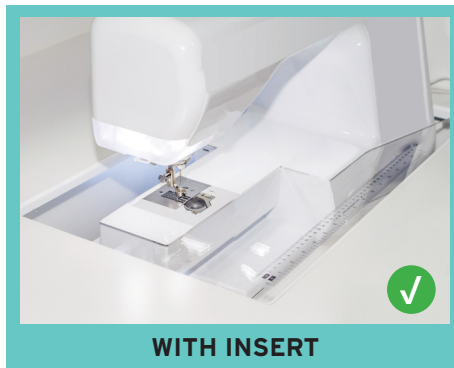

KANGAROO & JOEY EL

CUSTOM SEWING INSERT

Enhance your sewing experience with a custom-made insert for your Kangaroo sewing cabinet! Inserts are designed to fill the gap between your sewing machine and cabinet opening for a flush sewing surface. Each insert is specially built to fit your specific sewing machine and Kangaroo cabinet combination. This ergonomic work surface will allow for straighter stitches, less fatigue and a better sewing experience!