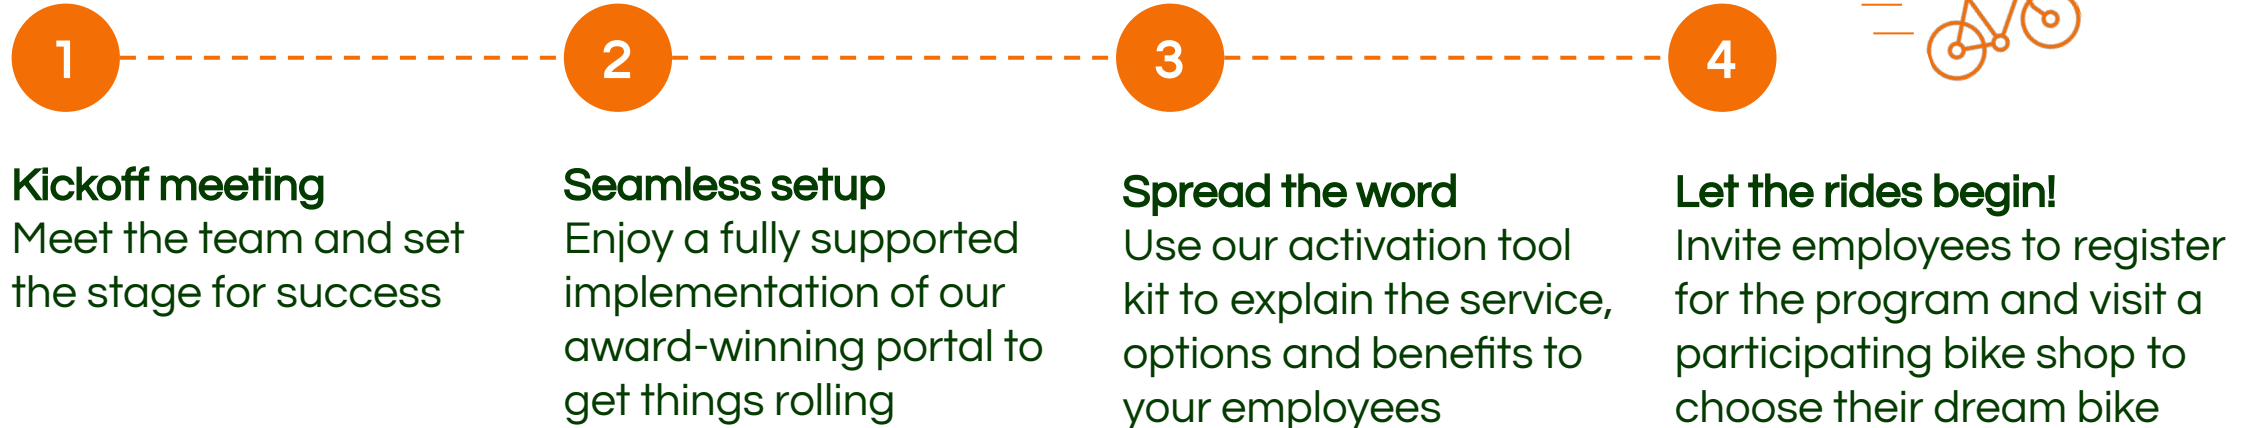

4 Step process after registration

Get your team riding their dream bikes!